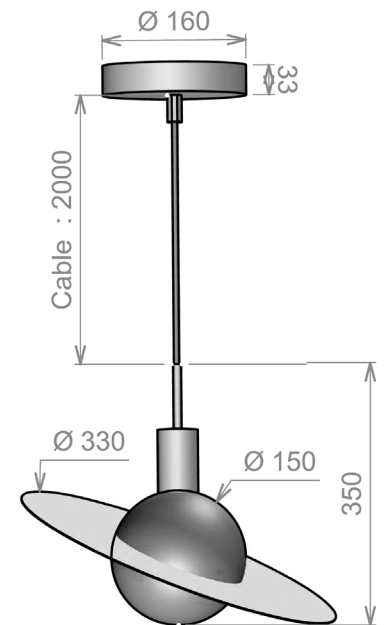

Coloris-Colors

SA : Laiton satiné - Matt brass

CS : Cuivre satiné - Matt copper

NI : Nickel satiné - Matt nickel

+ Cable noir - Black cable

GH : Graphite satiné - Matt graphite

+ Cable doré - Gold cable

Verre : Opale

Glass : Opal

XL

XS