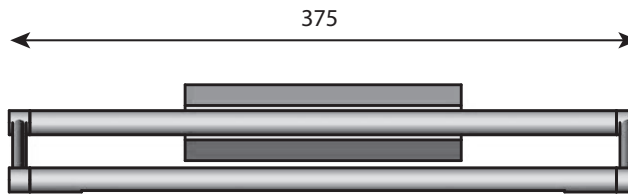

Autres dimensions : nous contacter
Contact us for others dimensions