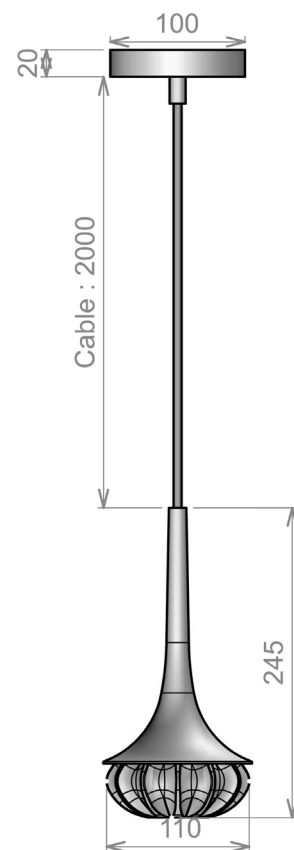

Suspension
Pendant

SA

GH

NI

CS