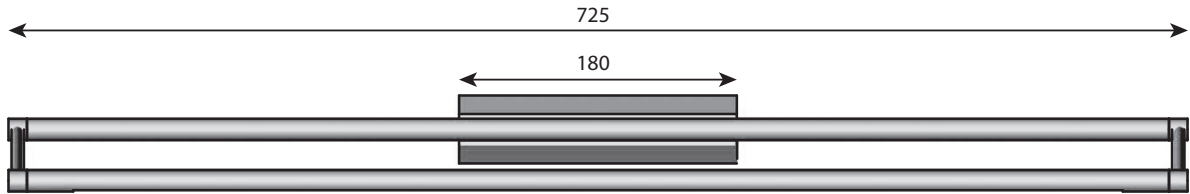

Autres dimensions : nous contacter
Contact us for others dimensions