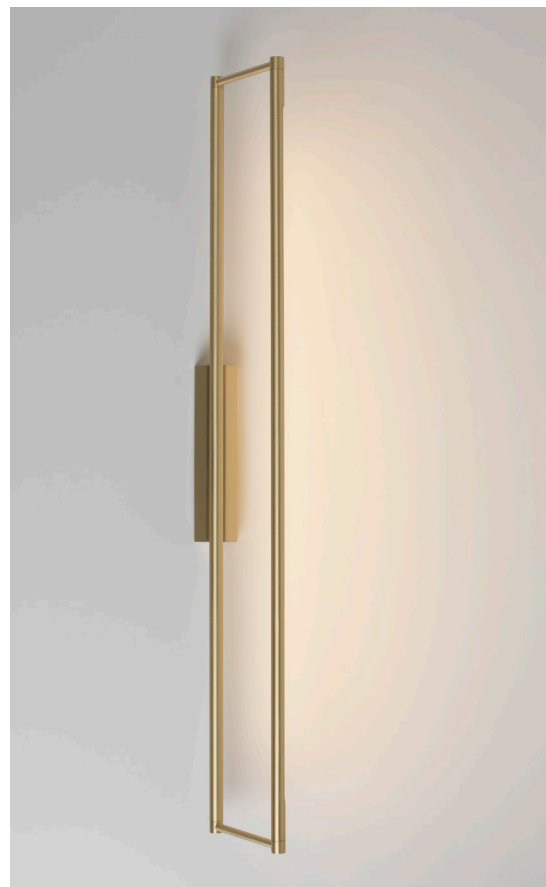

LINK

Design : Emilie Cathelineau

Applique Wall light

Link 985 : LED intégrée 1080 lm 2700K°
Alimentation intégrée fournie
Integrated LED 1080 lm 2700°K
Integrated power supply included

Link 725 : LED intégrée 780 lm 2700K°
Alimentation intégrée fournie
Integrated LED 780 lm 2700°K
Integrated power supply included

Link 525 : LED intégrée 540 lm 2700K°
Alimentation intégrée fournie
Integrated LED 540 lm 2700°K
Integrated power supply included

Link 375 : LED intégrée 360 lm 2700K°
Alimentation intégrée fournie
Integrated LED 360 lm 2700°K
Integrated power supply included

Link 275 : LED intégrée 240 lm 2700K°
Alimentation intégrée fournie
Integrated LED 240 lm 2700°K
Integrated power supply included

Laiton Massif - Polycarbonate
Solid Brass - Polycarbonate

Coloris-Colors

SA : Laiton satiné - Matt brass

GH : Graphite satiné - Matt graphite

NI : Nickel satiné - Matt nickel

PO : Laiton poli - Polished brass

GB : Graphite brillant - Polished graphite