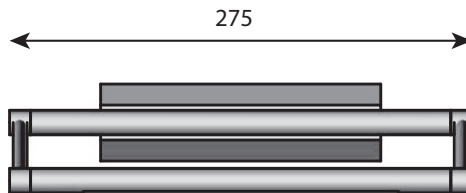

Autres dimensions : nous contacter
Contact us for others dimensions