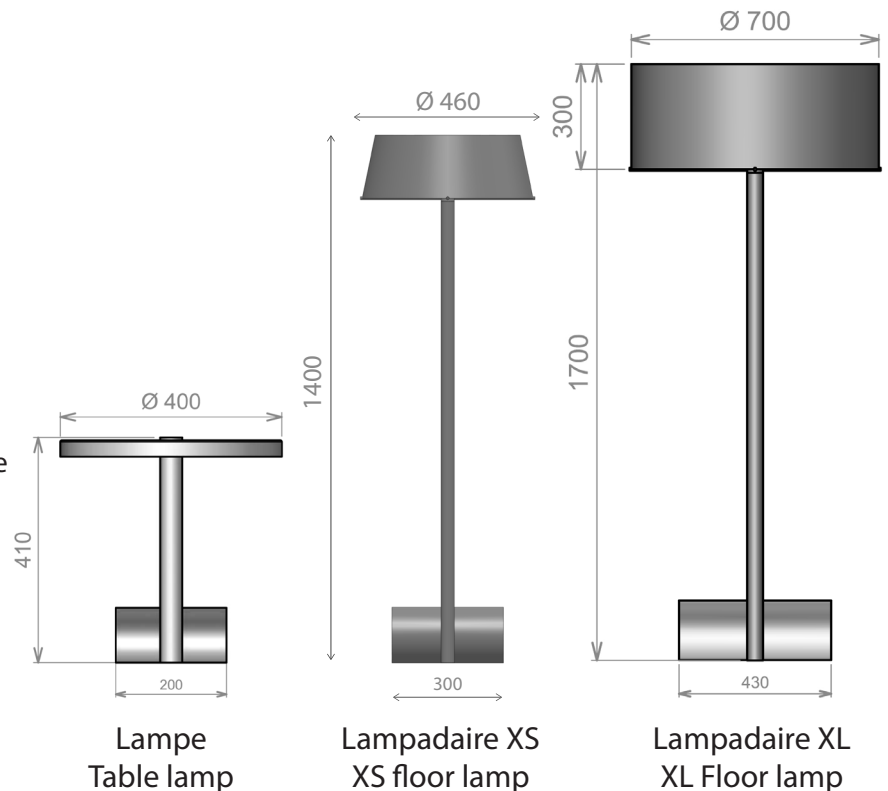

Coloris-Colors

GH/CS : Graphite / Cuivre satiné
Matt graphite / Matt copper

SA/GH : Laiton satiné / Graphite
Matt brass / Matt graphite

GB/CS : Graphite Brillant/ Cuivre Satiné
Polished graphite / Matt copper

SA : Laiton satiné
Matt Brass

Abat jour lampadaire: Percaline blanche ou noire
Lampshade floor lamp: White or black Calico