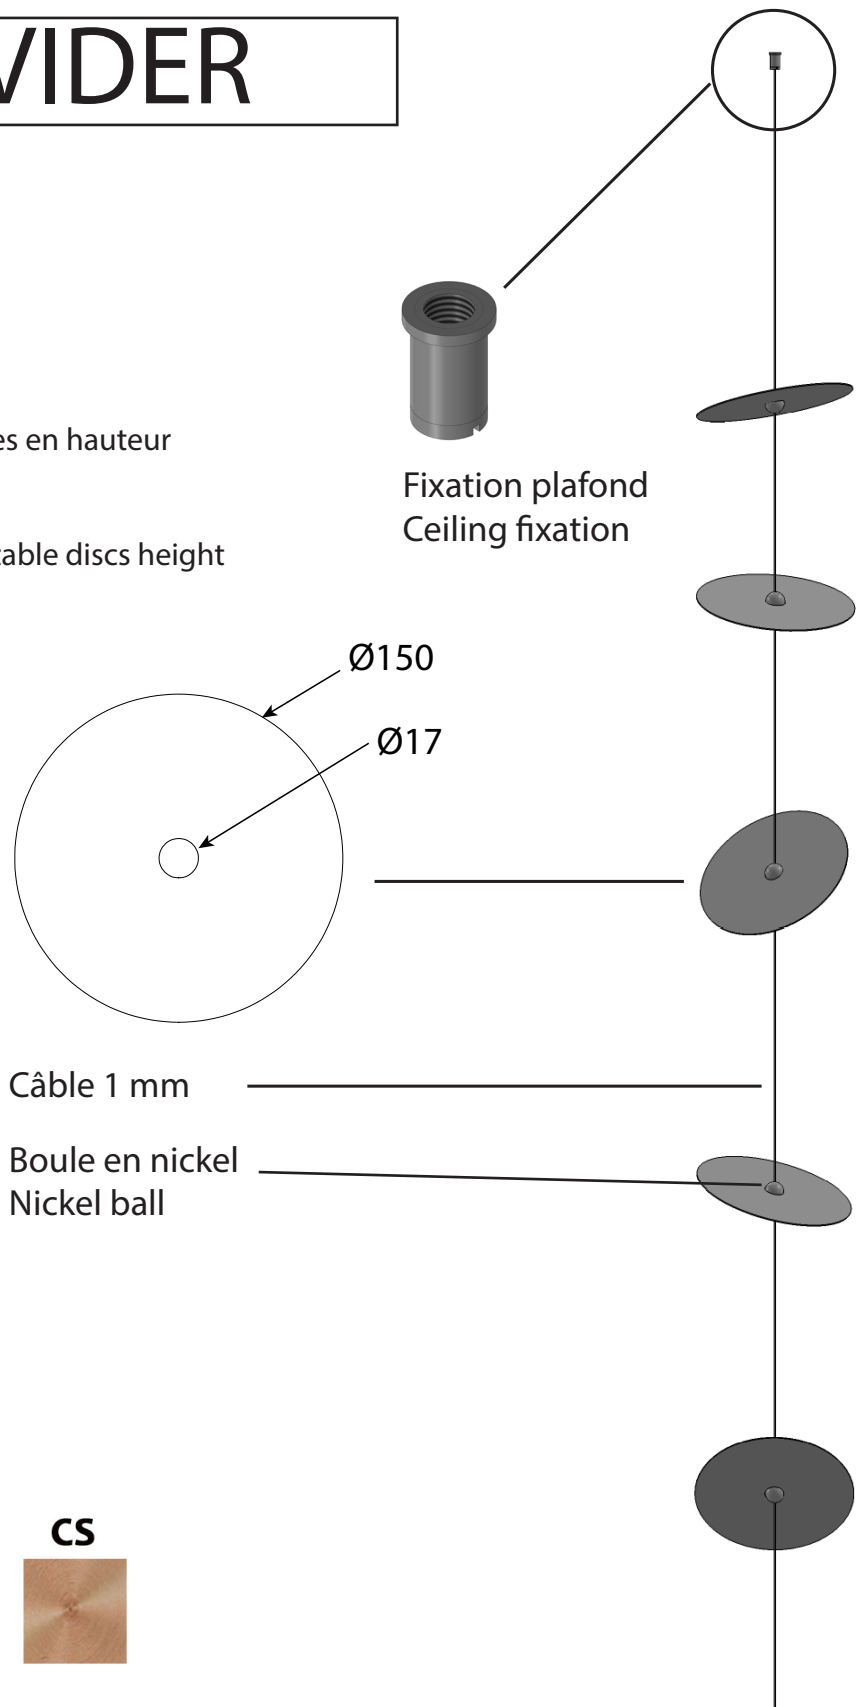

SATURN DIVIDER

Design : Hervé Langlais

Rideau - Cloison
Divider

Disques et câbles vendus à l'unité
Ensemble à composer - disques réglables en hauteur

Disc and wires sold individually
Different possible combinations - adjustable discs height

Laiton Massif / Câble métal noir
Solid Brass / Black Steel Wire

Coloris-Colors

SA : Laiton satiné - Matt brass
GH : Graphite satiné - Matt graphite
NI : Nickel satiné - Matt nickel
CS : Cuivre satiné - Matt copper