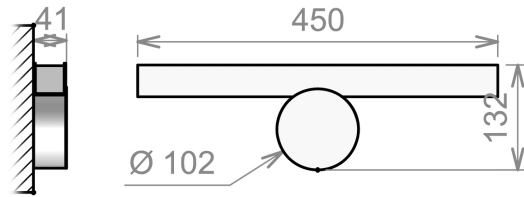

CALEE

Design : POOL

Appliques
Wall lights

LED et Alimentation intégrées 960lm 2700°K 24V
Integrated LED and power supply

Laiton Massif / Polycarbonate
Solid Brass / Polycarbonate

Coloris-Colors

GH/CS : Graphite / Cuivre satiné
Matt graphite / Matt copper

SA/GH : Laiton satiné / Graphite
Matt brass / Matt graphite

GB/CS : Graphite Brillant / Cuivre Satiné
Polished graphite / Matt copper

SA : Laiton satiné
Matt Brass

NB: Nickel Brillant
Polished graphite

Calée N°1

Calée N°2

Calée N°3