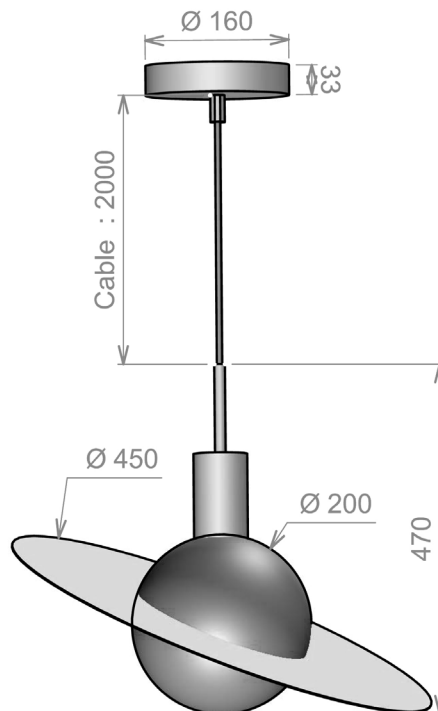

Coloris-Colors

SA : Laiton satiné - Matt brass

CS : Cuivre satiné - Matt copper

NI : Nickel satiné - Matt nickel

+ Cable noir - Black cable

GH : Graphite satiné - Matt graphite

+ Cable doré - Gold cable

Verre : Opale

Glass : Opal

XL

XS