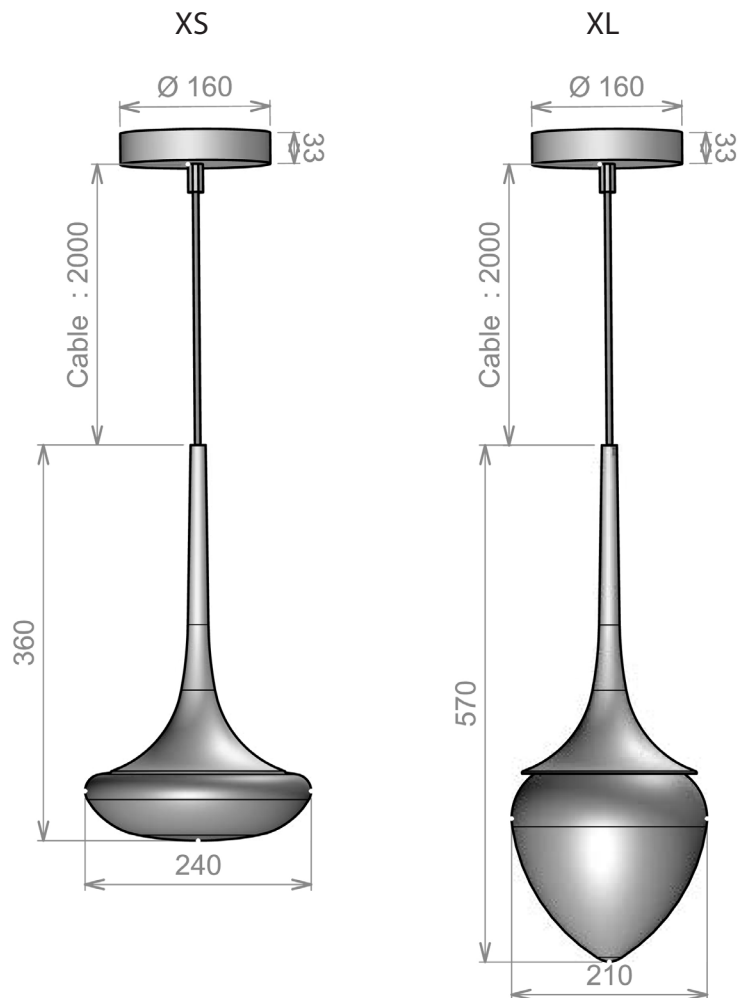

Coloris-Colors

SA : Laiton satiné - Matt brass

CS : Cuivre satiné - Matt copper

NI : Nickel satiné - Matt nickel

+ Cable noir - Black cable

GH : Graphite satiné - Matt graphite

+ Cable doré - Gold cable

Verre :

Opale , Ecaille opale ou Ecaille claire

Glass :

Opal , Ecaille opal or Ecaille clear