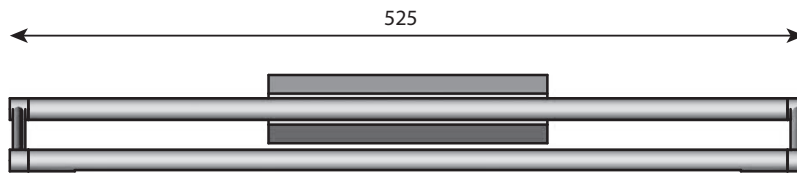

Autres dimensions : nous contacter
Contact us for others dimensions