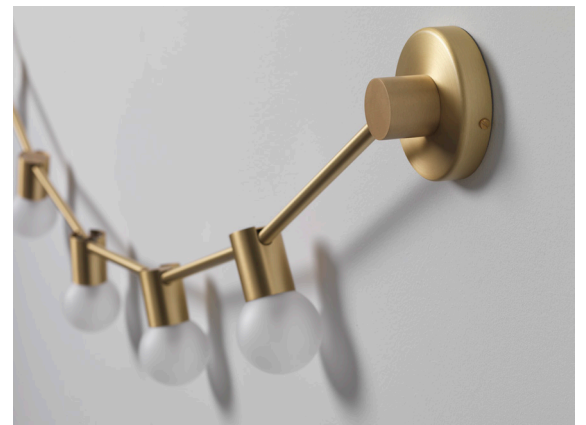

14 JUILLET

Design : Kristian Gavaille

Applique et Suspension
Wall light and Pendant

Applique : 2 dimensions disponibles

XL : amplitude max = 2m / globe verre Ø90mm

XS : amplitude max = 1,6m / globe verre Ø70mm

Wall light : 2 different sizes

XL : max length = 2m / glass globe Ø90mm

XS : max length = 1,6m / glass globe Ø70mm

Suspension : 2 dimensions disponibles

XL : amplitude max = 2m / globe verre Ø90mm

XS : amplitude max = 1,6m / globe verre Ø70mm

Pendant : 2 different sizes

XL : max length = 2m / glass globe Ø90mm

XS : max length = 1,6m / glass globe Ø70mm

Applique et suspensions : G9 LED 5x 5W maxi non fournies

Wall light and Pendant : G9 LED 5x 5W max not included

Laiton Massif - Verre

Solid Brass - Glass

Coloris-Colors

SA : Laiton satiné - Matt brass

GH : Graphite satiné - Matt graphite

NI : Nickel satiné - Matt nickel

CS : Cuivre satiné - Matt copper

SA

GH

NI

CS