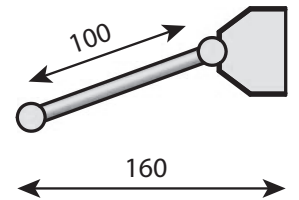

Autres dimensions : nous contacter
Contact us for others dimensions