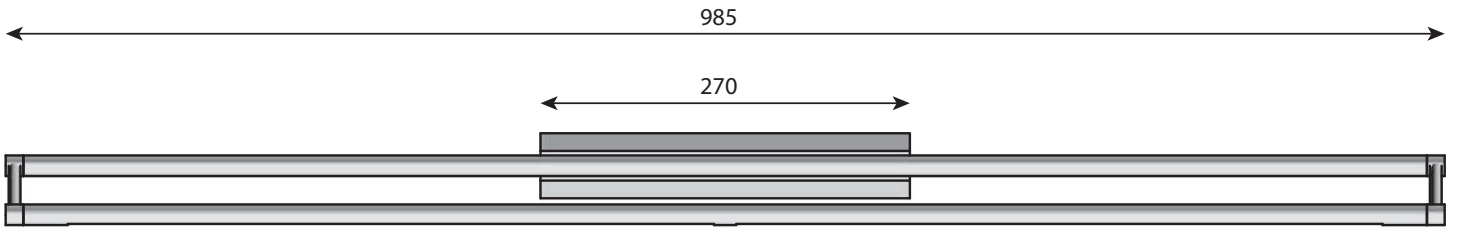

Autres dimensions : nous contacter
Contact us for others dimensions