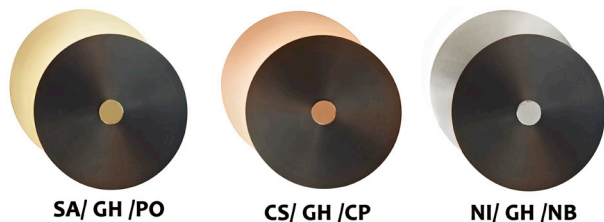

ECLIPSE

Design : Hervé Langlais

Applique disponible en deux tailles
Wall light available in two sizes

LED intégrée 1790lm 3000°K
Alimentation intégrée 500mA
Laiton Massif

Integrated LED 1790lm 3000°K
Integrated power supply 500mA
Solid Brass

SA/ GH /PO

CS/ GH /CP

NI/ GH /NB