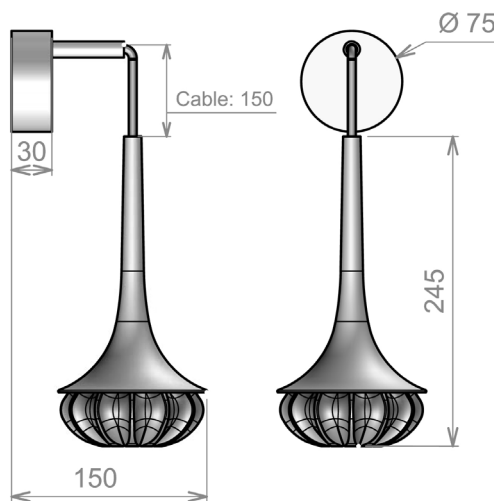

Coloris-Colors

SA : Laiton satiné - Matt brass
CS : Cuivre satiné - Matt copper
NI : Nickel satiné - Matt nickel
+ Cable noir - Black cable

GH : Graphite satiné - Matt graphite
+ Cable doré - Gold cable

Applique
Wall lamp